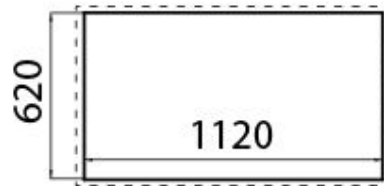

Type

Induction Hob

TECHNICAL DATA

Incasso

①

② ③