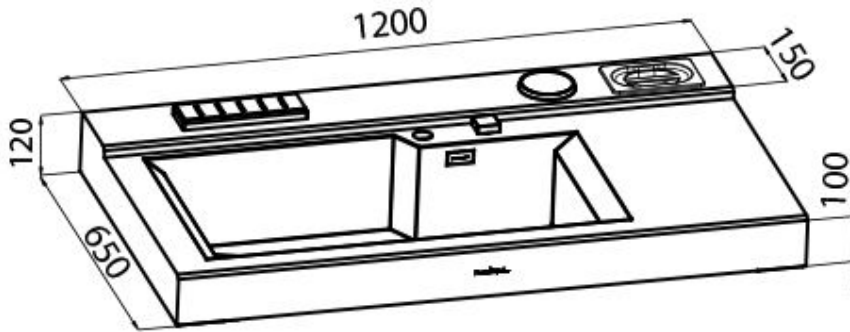

Rangetop for wash GK

Rangetop and Top inox

Code: 3153 000

DETAILS

Material AISI 304 stainless steel

Texture Brushed in line

Dimensions 1200x650 mm

Standard fittings Fixing hooks, gasket, drain, overflow and siphon, boxed packing

Mixer holes 2 standard holes

Built-in hole [View technical data sheet](#)

Bowl dimension 730 x 440 mm

Number of bowls 1 bowl

Waste fitting Drain with automatic control SPACE

Type

Induction Hob

TECHNICAL DATA