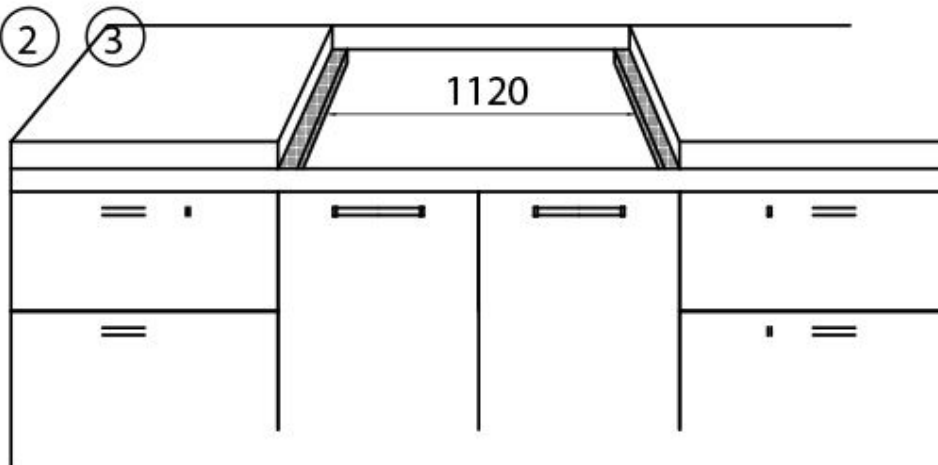

Type

Induction Hob

TECHNICAL DATA

Incasso

①

② ③